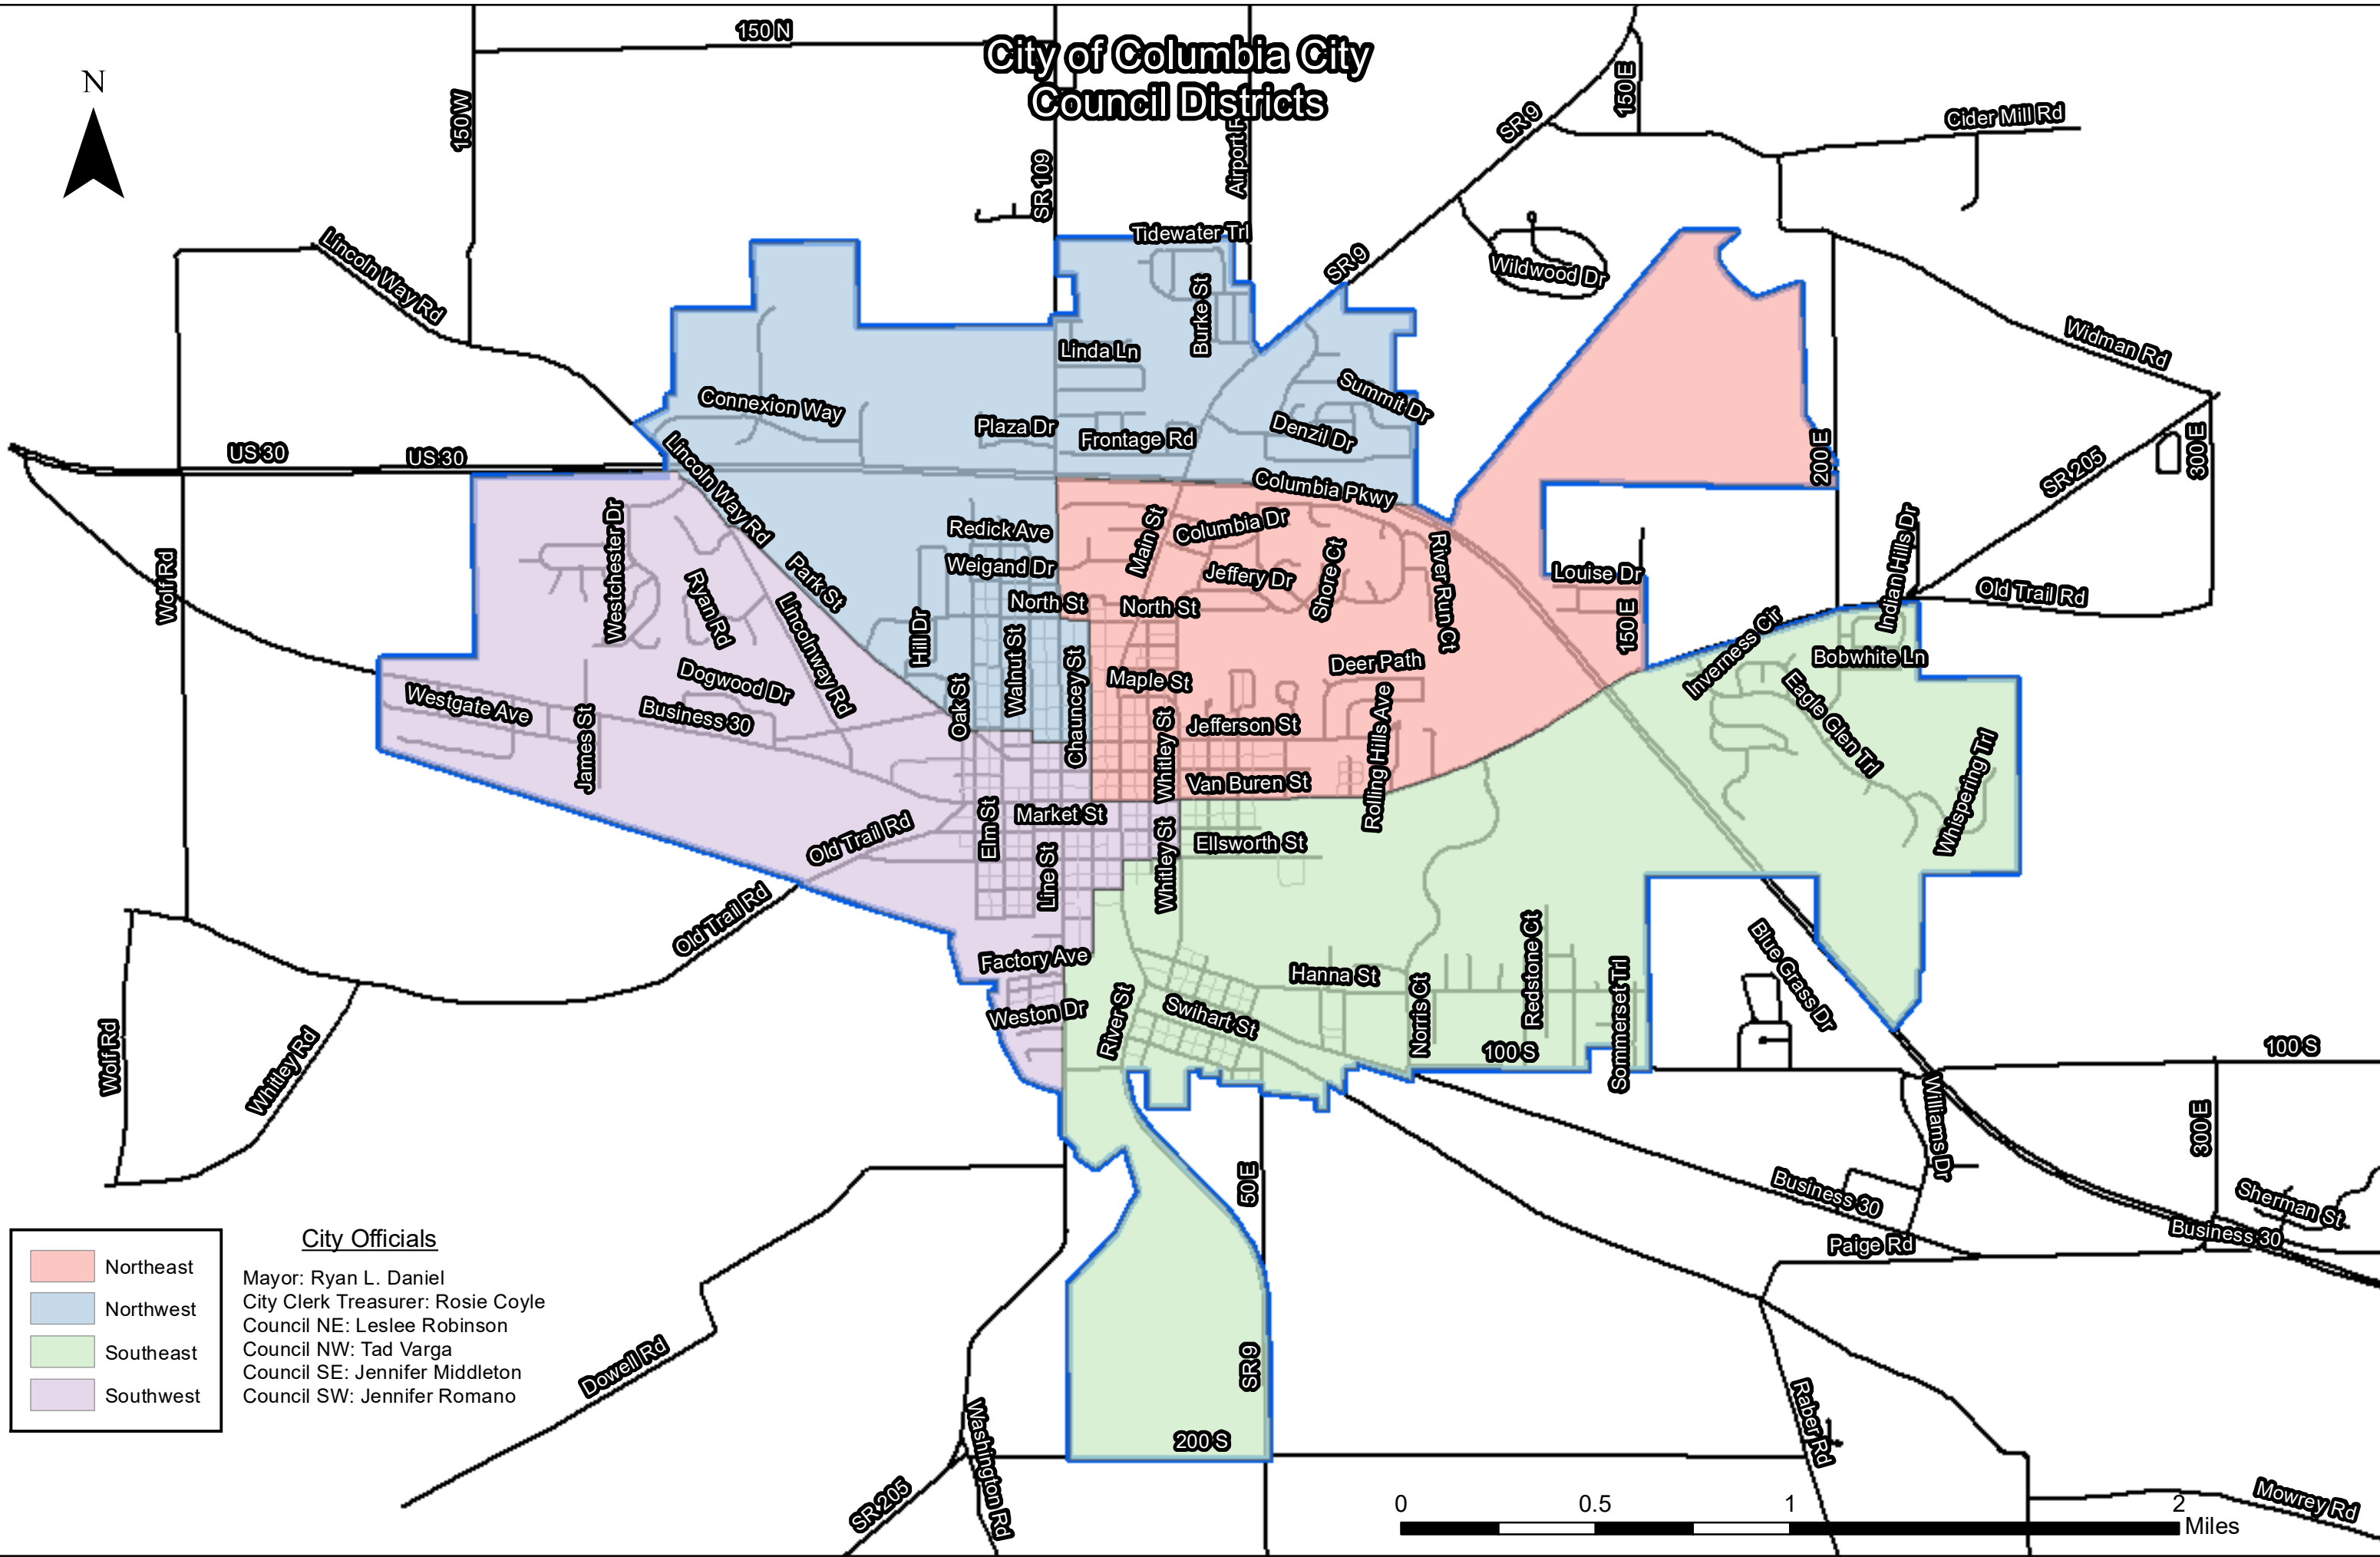

City of Columbia City Council Districts

	Northeast
	Northwest
	Southeast
	Southwest

City Officials
 Mayor: Ryan L. Daniel
 City Clerk Treasurer: Rosie Coyle
 Council NE: Leslee Robinson
 Council NW: Tad Varga
 Council SE: Jennifer Middleton
 Council SW: Jennifer Romano