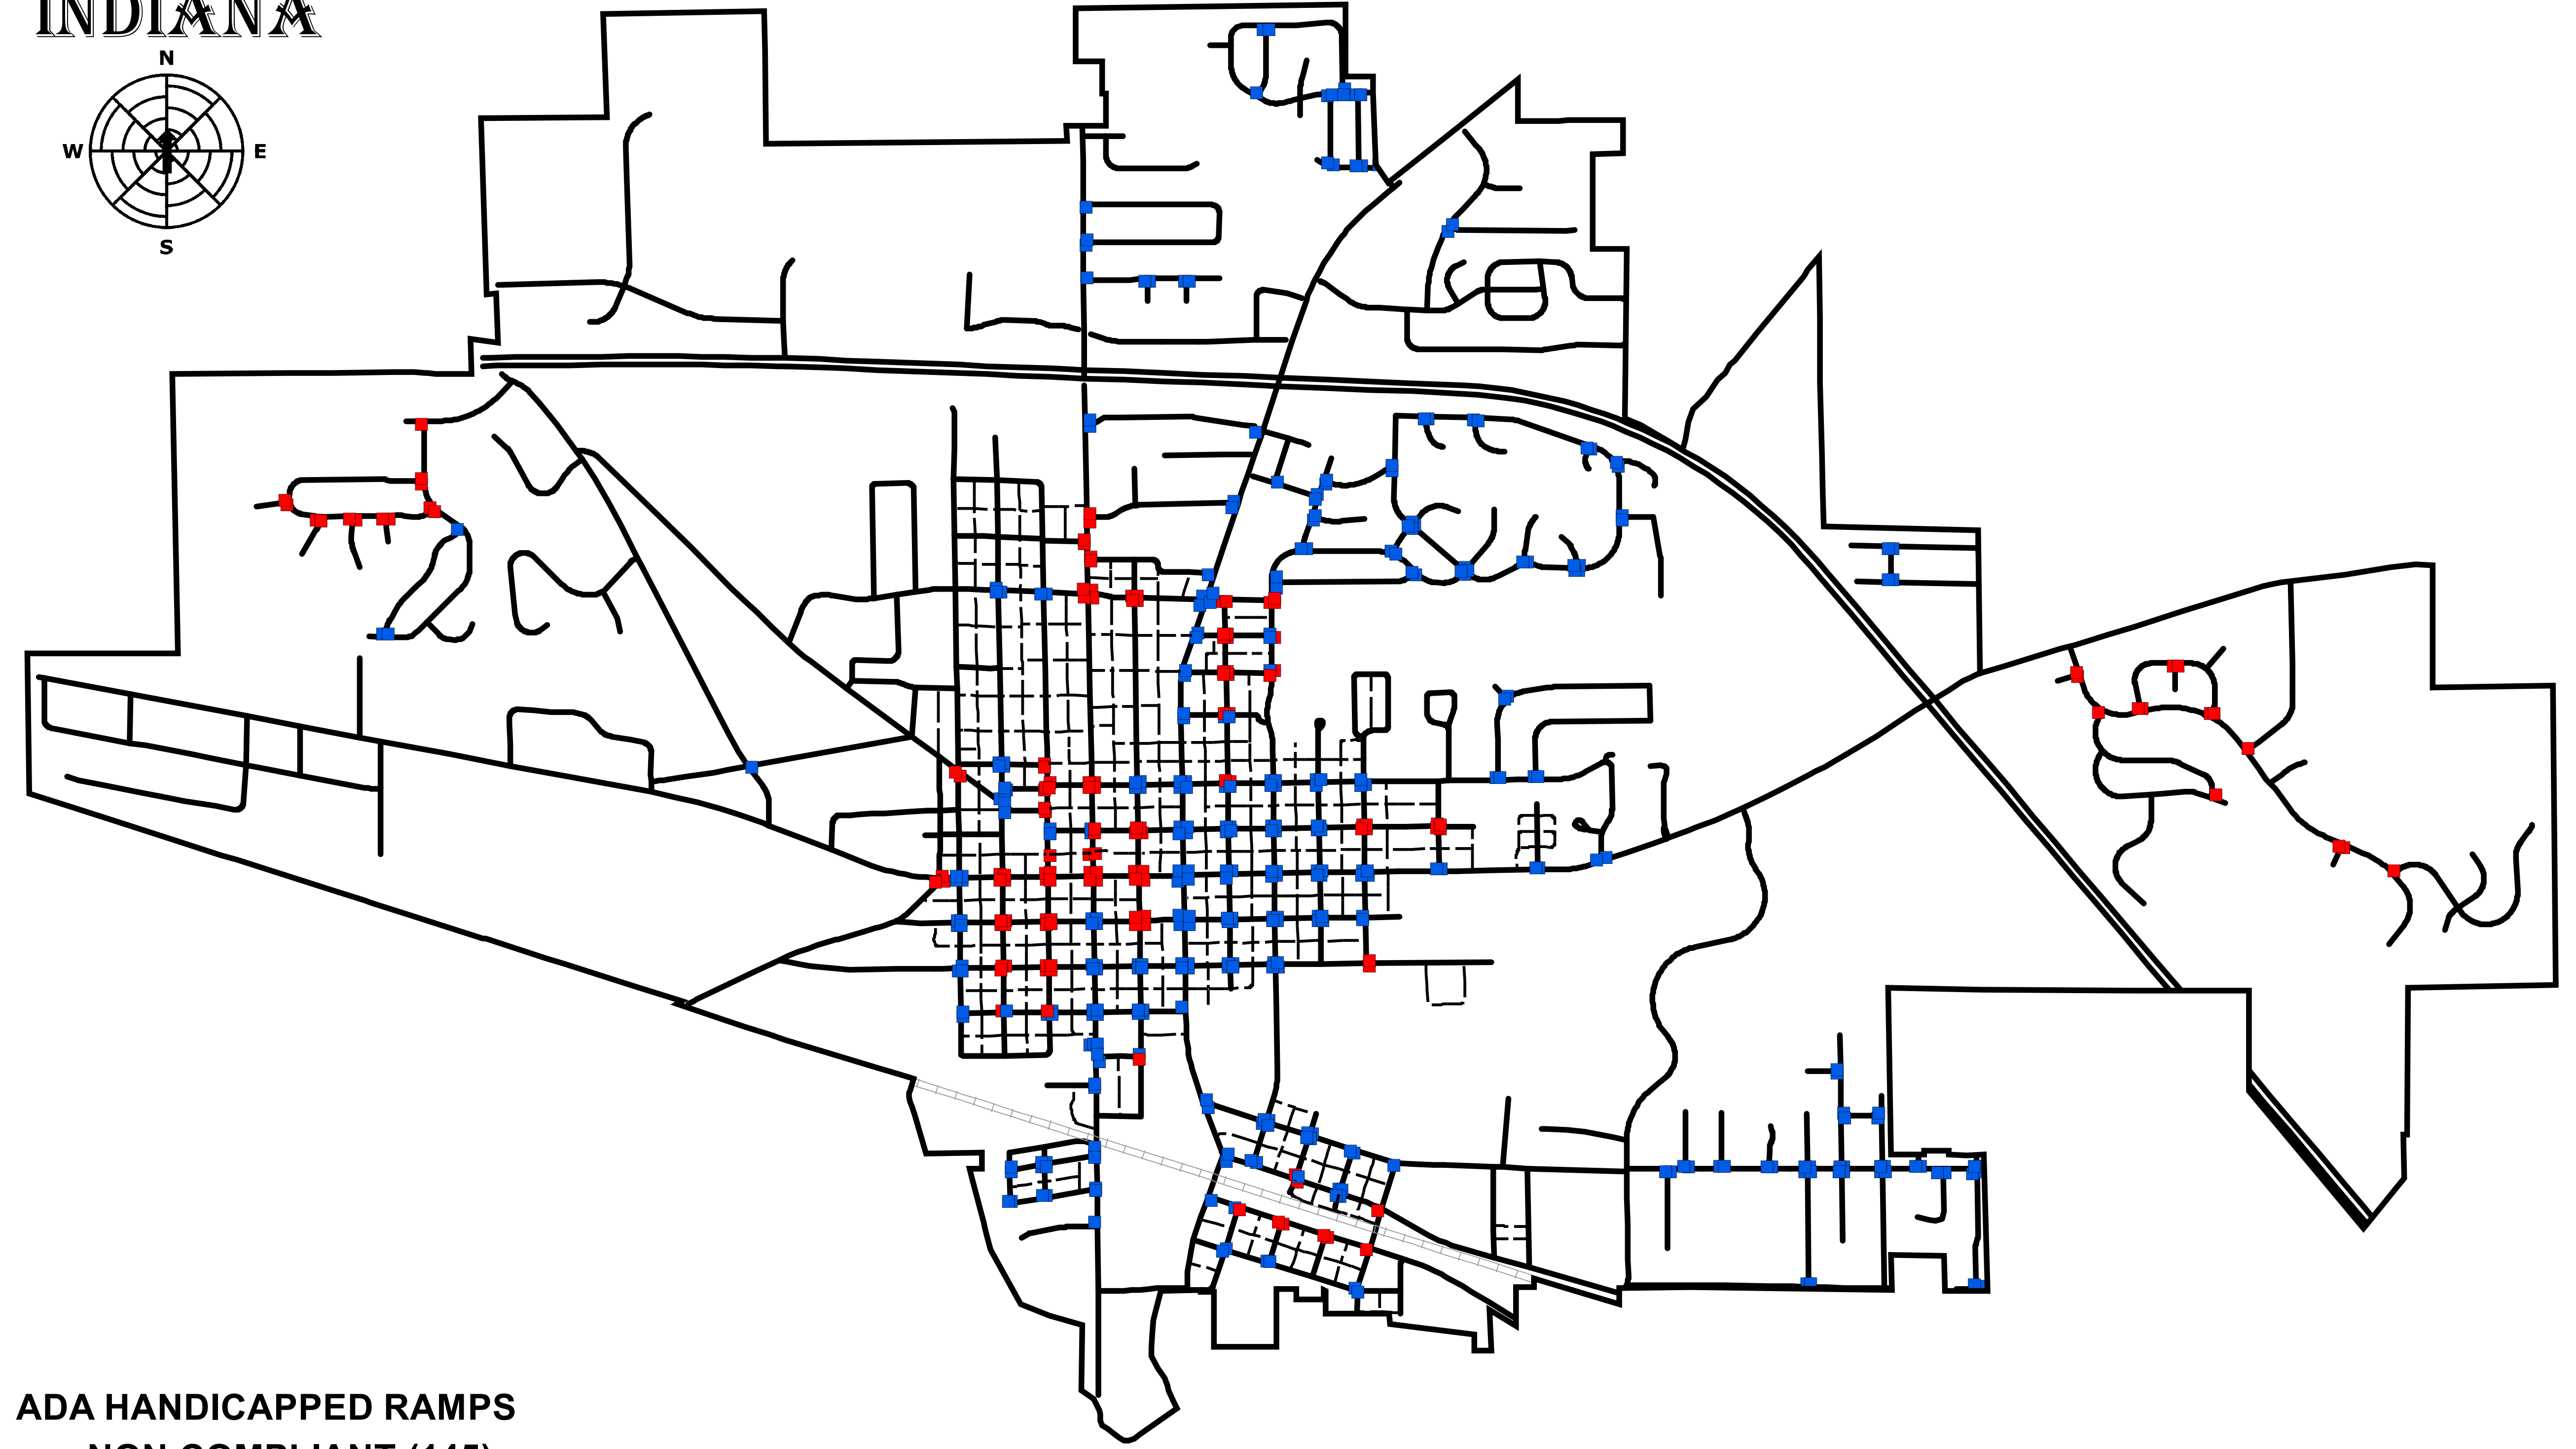

COLUMBIA CITY

INDIANA

ADA HANDICAPPED RAMPS

- NON COMPLIANT (145)
- COMPLIANT (343)