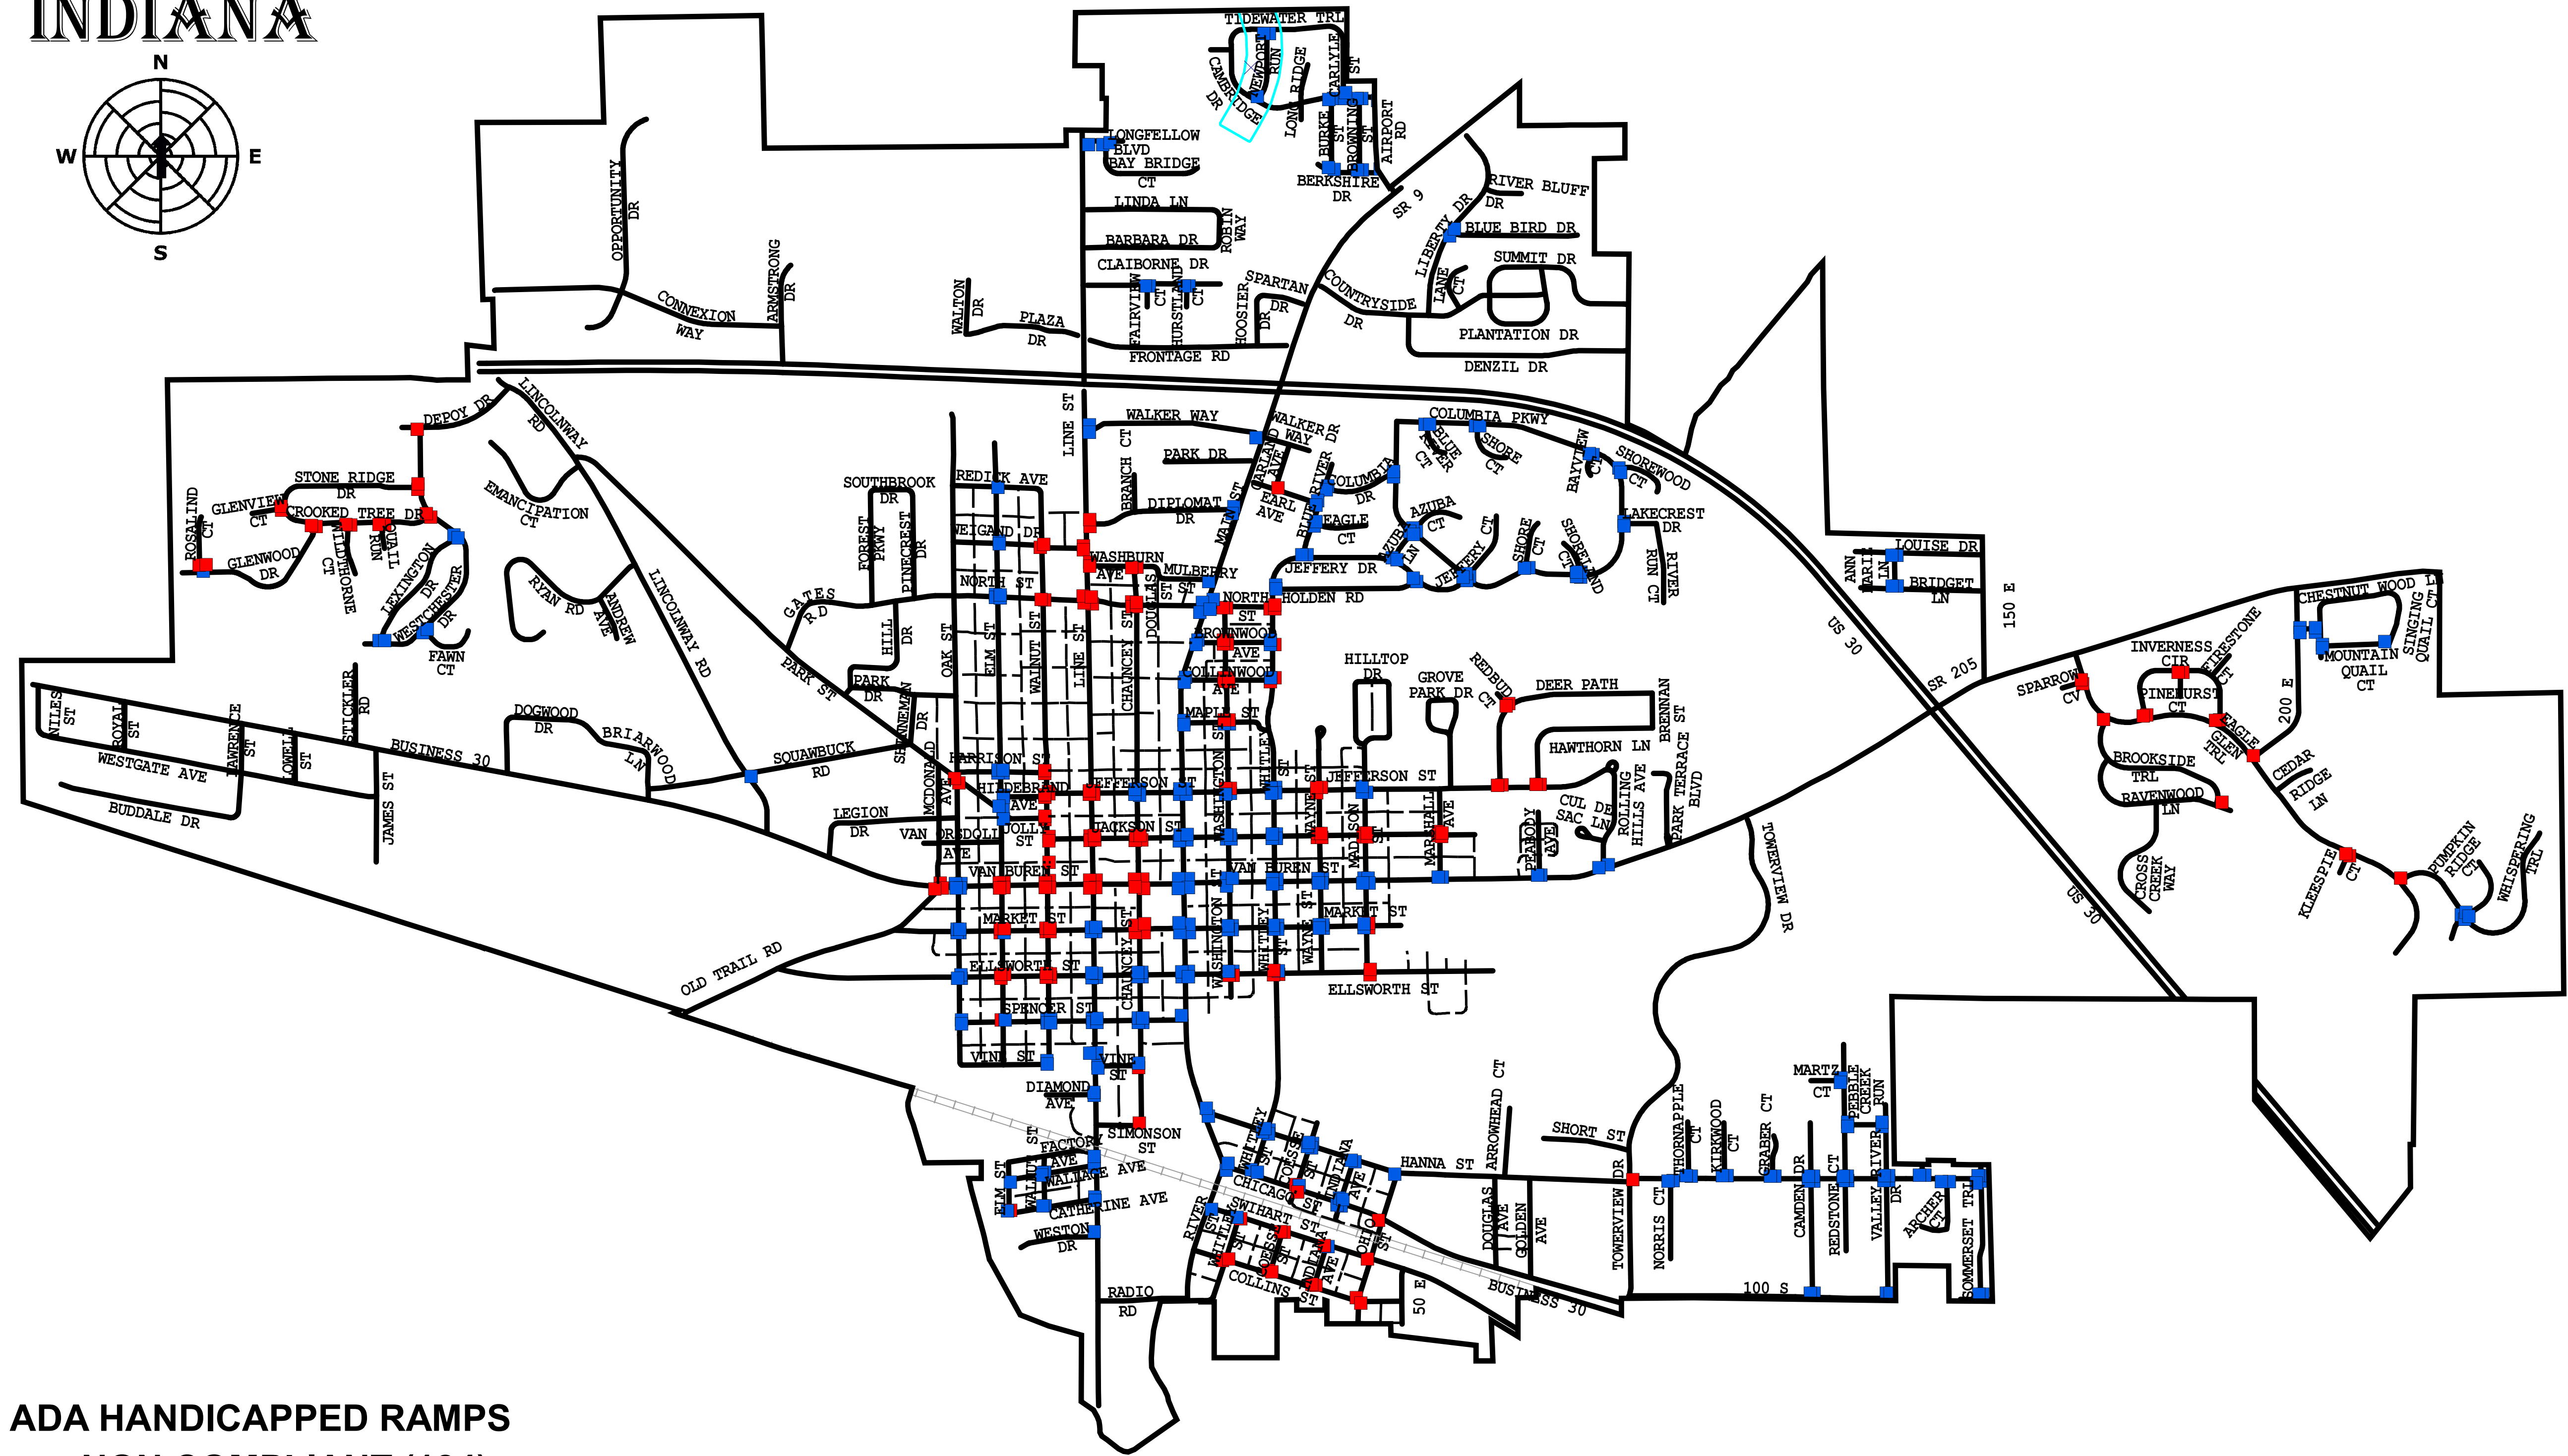

COLUMBIA CITY

INDIANA

ADA HANDICAPPED RAMPS

- NON COMPLIANT (184)
- COMPLIANT (334)